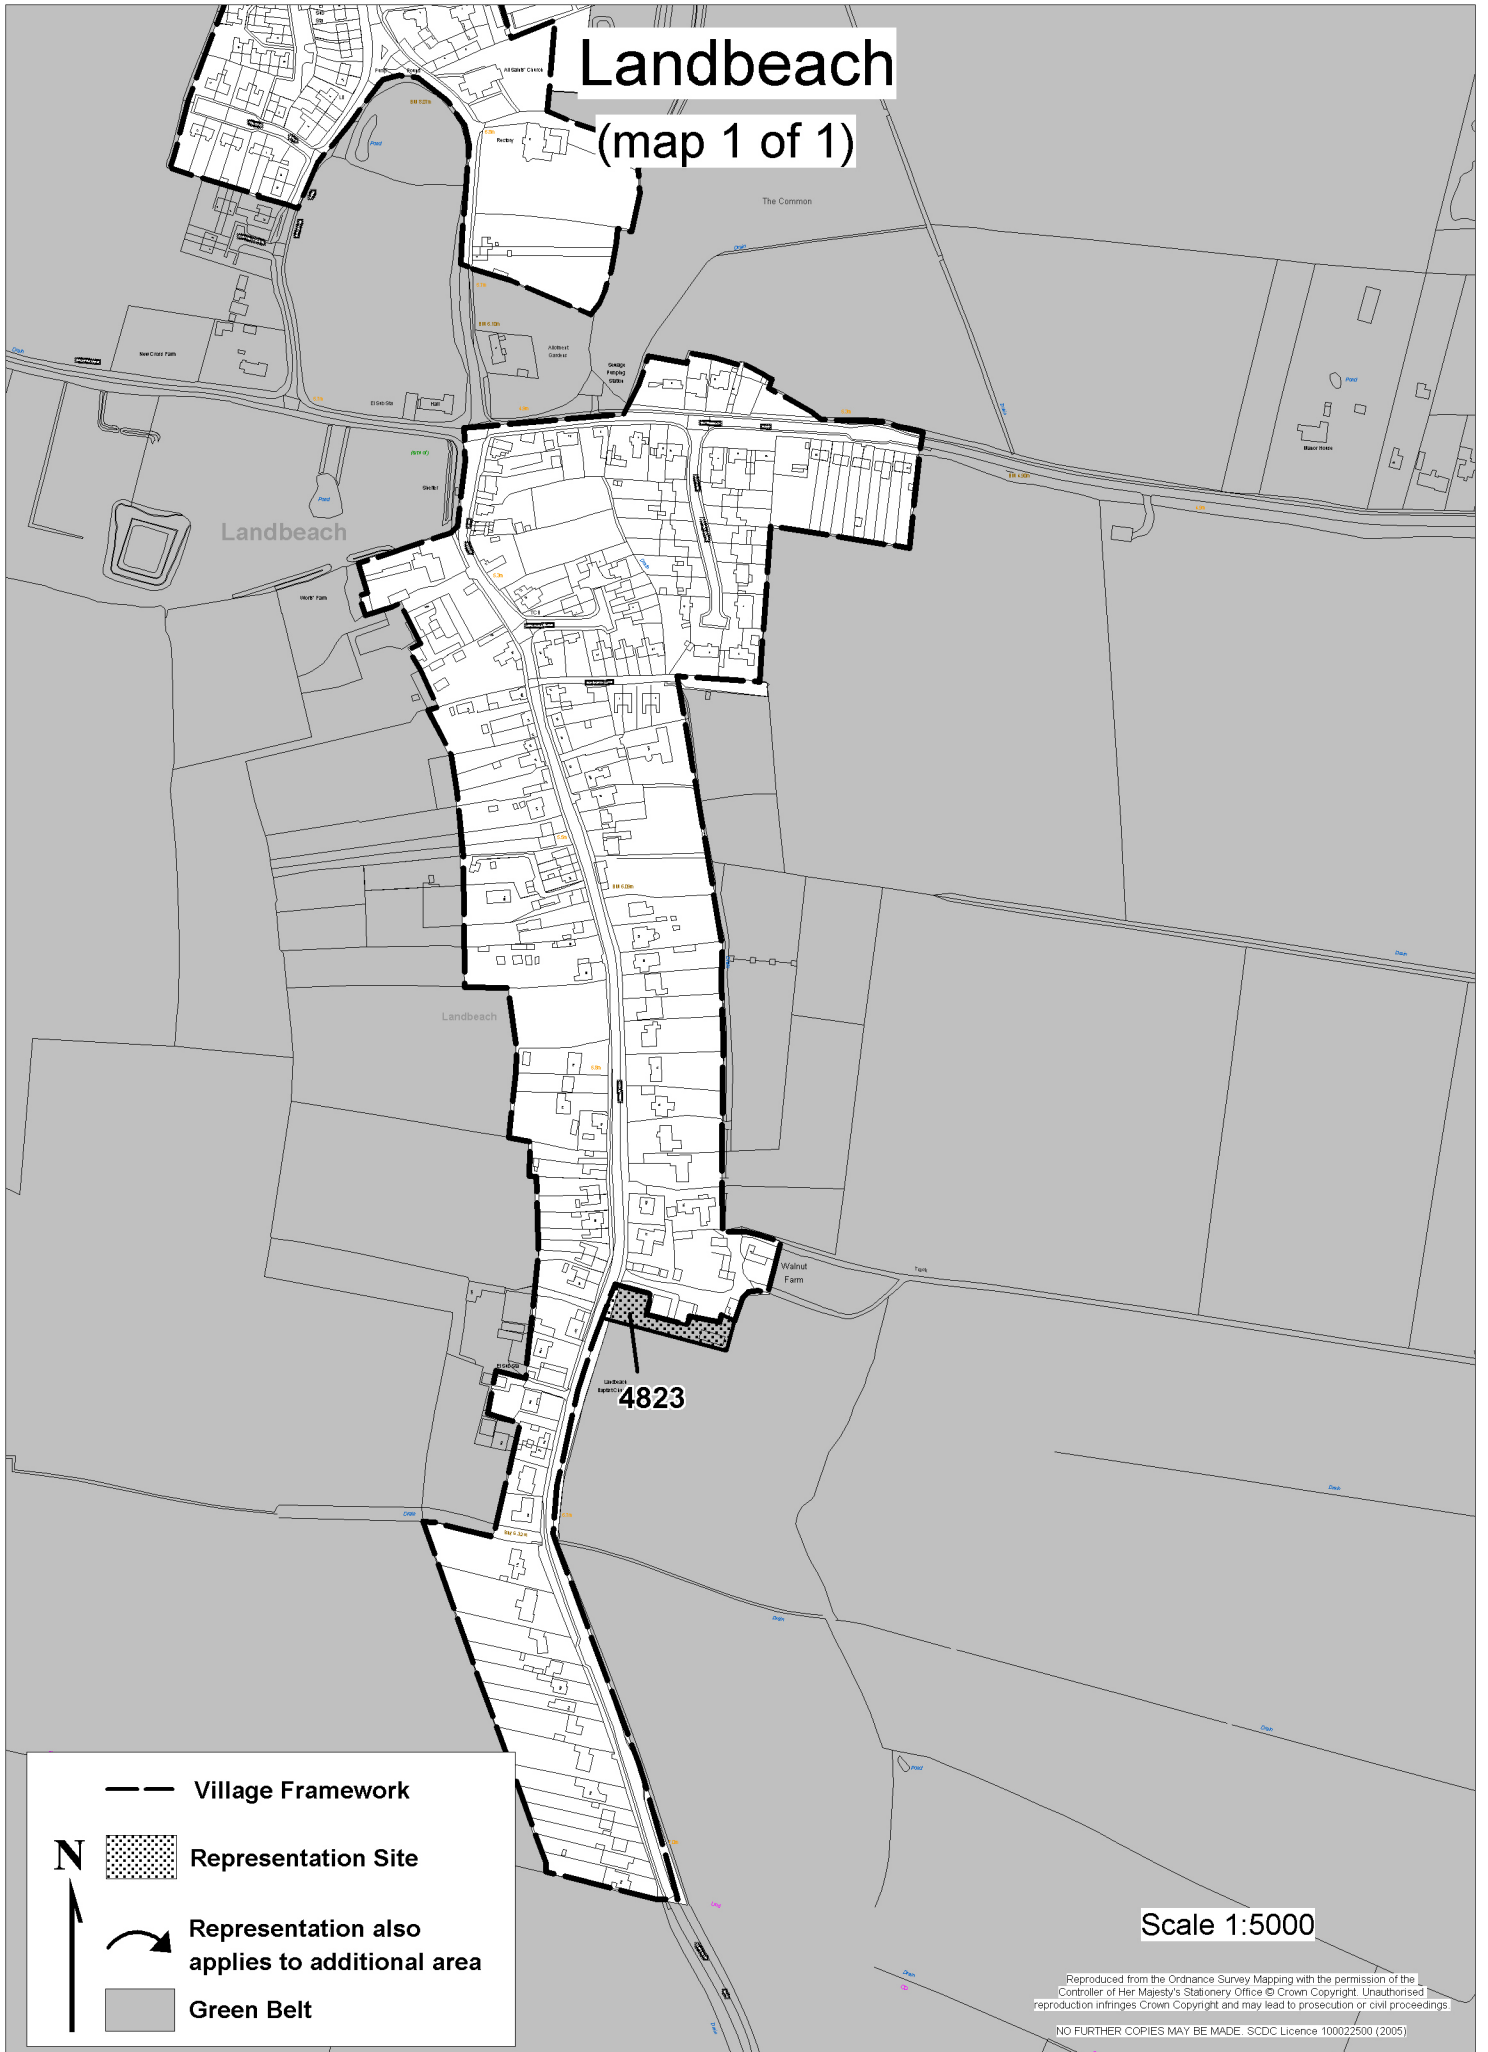

Landbeach

(map 1 of 1)

Scale 1:5000

NO FURTHER COPIES MAY BE MADE. SCDC Licence 10002500 (2005)